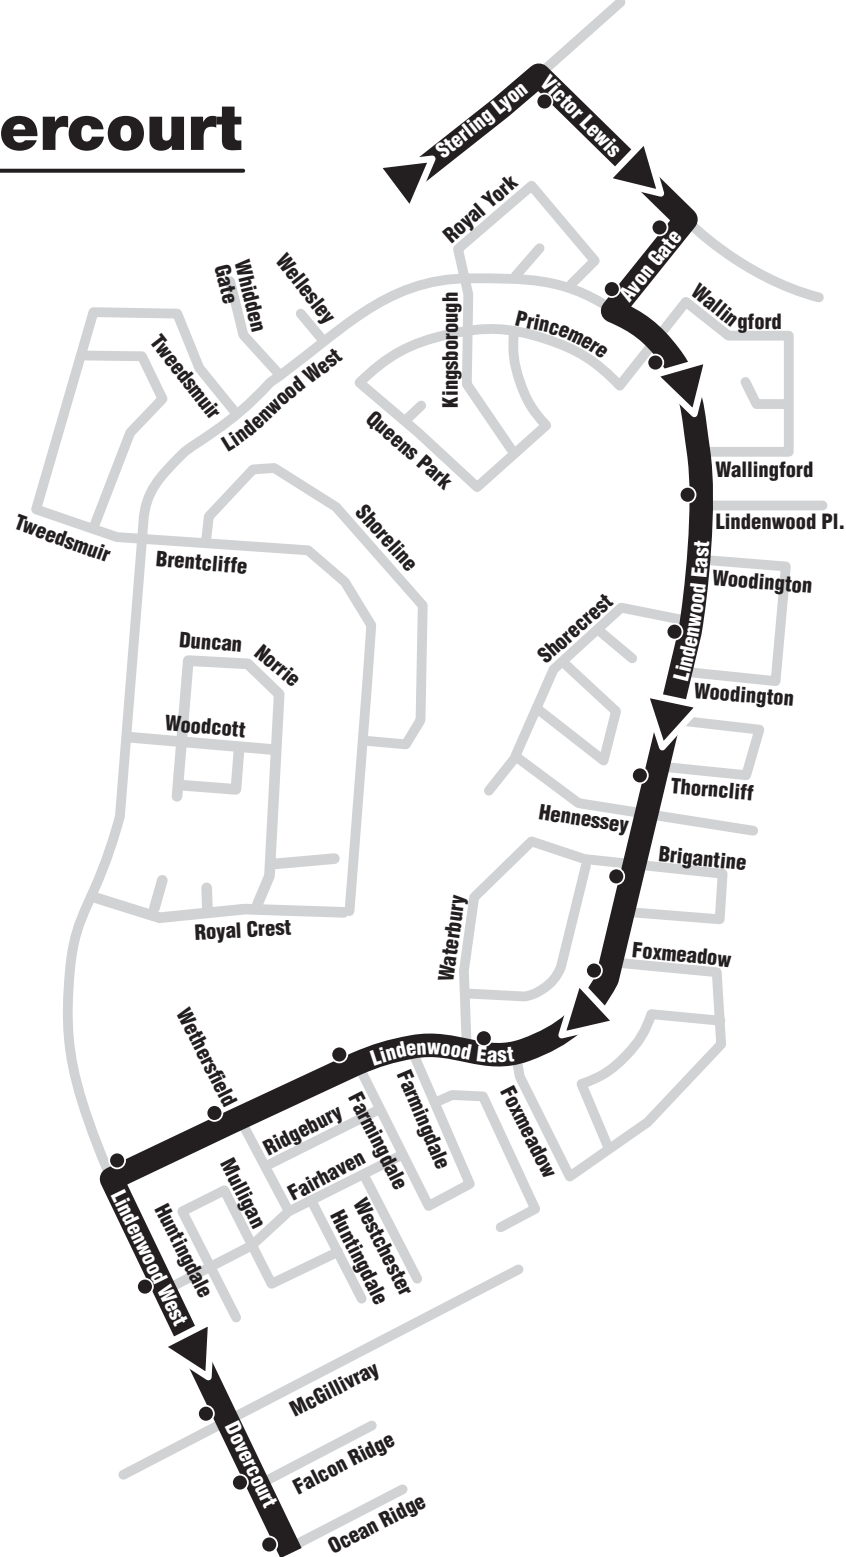

(PM) Shaftesbury to Dovercourt

● Bus stops

2019 Fall Run Card 47-17

S426-PM-1